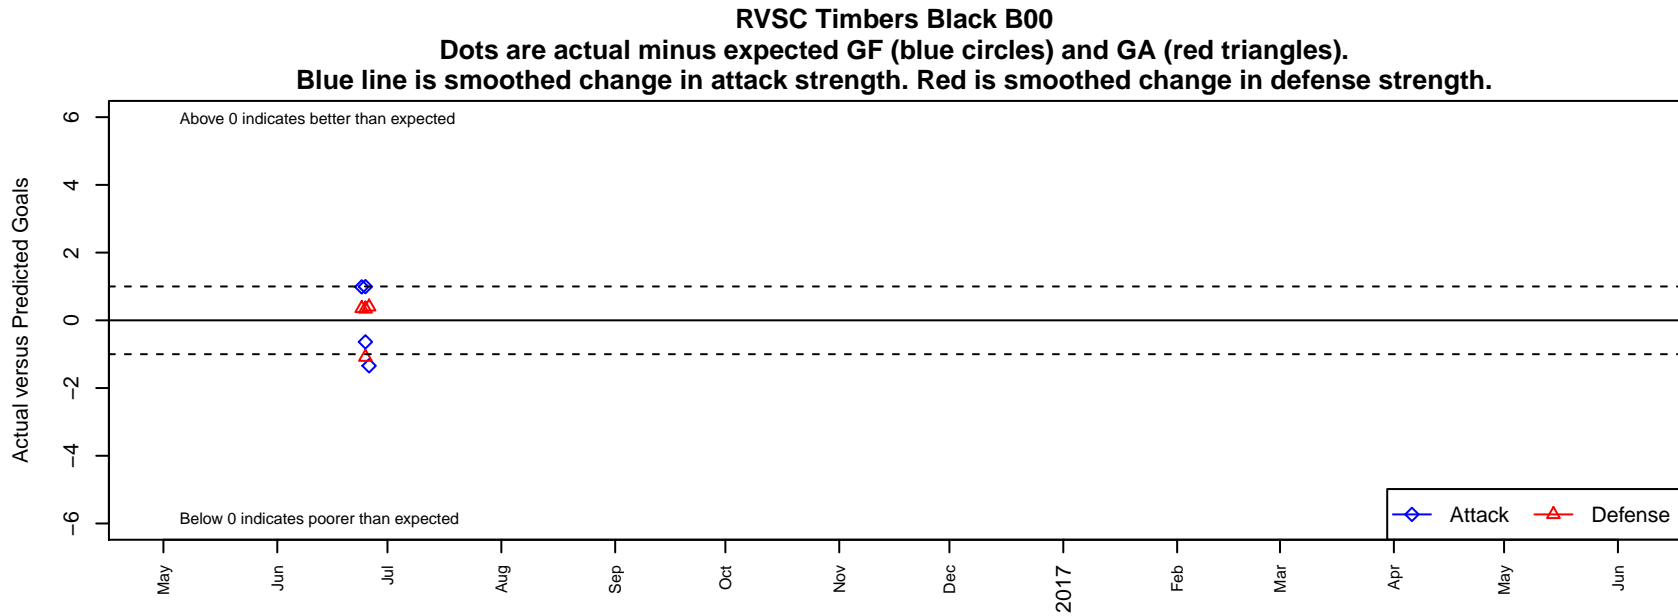

# RVSC Timbers Black B00

Rogue Valley SC  
Medford, OR  
B00 total strength=1660  
attack=25.03 defense=15.54  
notes= Tornado

alt names used:

Venues played:  
2016 Clash At the Border Div 1 Gold/Silver U17